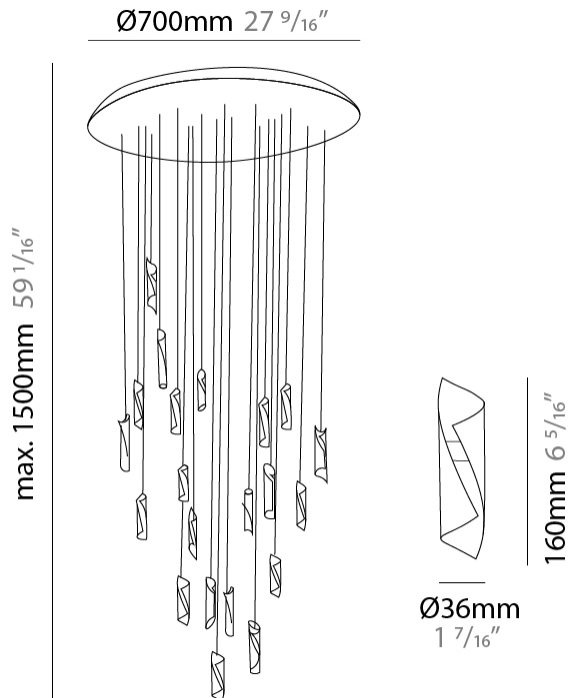

GENERAL

Series: HUE
Subseries: Hue 20
Brand: Knikerboker
Division: Design
Mounting Type: Suspension
Mounting Location: Ceiling
Subcategory: Ambient

PHYSICAL

Shape: Abstract
Diameter (mm): 700
Diameter (in): 27 9/16
Height (mm): 160
Height (in): 6 5/16
Max. Overall Height (mm): 1500
Max. Overall Height (in): 59 1/16
Light Distribution: Direct / Indirect
Fixture Finish: EWH / EBK / MAN / COF / PRD / SLF / GLF / CLF / BRL / EWS / EWG / EWC / EWR / EBS / EBG / EBC / EBC / EBB / MAS / MAD / MAC / MAB / COS / CGO / CCL / CBL / PRS / PRG / PRC / PRB
Fixture Material: Metal
Cable Details: Silicon Coaxial Cable

LED

Number of LEDs: 20
Color Temperature (°K): 3000
Max. Delivered Lumen (lm): 3000
CRI: >80 CRI
Lamp Life (hrs): 50000

OPTICAL

RATINGS AND CERTIFICATIONS

Certified By: Certified for North American Standards
IP rating: IP20

GENERAL

Series: HUE
Subseries: Hue 30
Brand: Knikerboker
Division: Design
Mounting Type: Suspension
Mounting Location: Ceiling
Subcategory: Ambient

PHYSICAL

Shape: Abstract
Diameter (mm): 900
Diameter (in): 35 7/16
Height (mm): 160
Height (in): 6 5/16
Max. Overall Height (mm): 1500
Max. Overall Height (in): 59 1/16
Light Distribution: Direct / Indirect
Fixture Finish: EWH / EBK / MAN / COF / PRD / SLF / GLF / CLF / BRL / EWS / EWG / EWC / EWR / EBS / EBG / EBC / EBC / EBB / MAS / MAD / MAC / MAB / COS / CGO / CCL / CBL / PRS / PRG / PRC / PRB
Fixture Material: Metal
Cable Details: Silicon Coaxial Cable